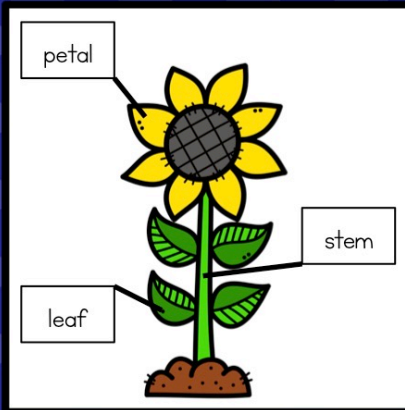

NON-FICTION

TEXT FEATURES

BOOM CARDS

Choose the correct picture that matches the text feature.

Guide Words

There are over
500 million
domestic cats in
the world.

 **blizzard-drifting snow**
Blizzard: A winter storm with winds of at least 35 mph and has falling or blowing snow.
Blowing Snow: When visibility is ¼ mile or less and wind speed is 25 mph.
Cold Wave: a rapid fall of temperature in a 24-hour period.
Drifting Snow: strong winds blowing snow that is falling into big drifts.

TO SEE A PREVIEW OF THESE
BOOM CARDS, CLICK HERE:

NON-FICTION

TEXT FEATURES

PREVIEW

Guide Words

There are over
500 million
domestic cats in
the world.

Blizzard:  blizzard—drifting snow with winds of at least 35 mph and has falling or blowing snow.
Blowing Snow: When visibility is 1/4 mile or less and wind speed is 25 mph.
Cold Wave: a rapid fall of temperature in a 24-hour period.
Drifting Snow: strong winds blowing snow that is falling into big drifts.

20 TASK CARDS

Choose the correct picture that matches the text feature.

Glossary

Blizzard: A winter storm with winds of at least 35 mph and has falling or blowing snow.

Blowing Snow: When visibility is $\frac{1}{4}$ mile or less and wind speed is 25 mph.

Cold Wave: a rapid fall of temperature in a 24-hour period.

Drifting Snow: strong winds blowing snow that is falling into big drifts.

Students read the non-fiction text feature. Then, they click on the picture that matches. If they are correct, a green circle will appear. If they are incorrect, a red circle will appear and they will have the opportunity to try again.